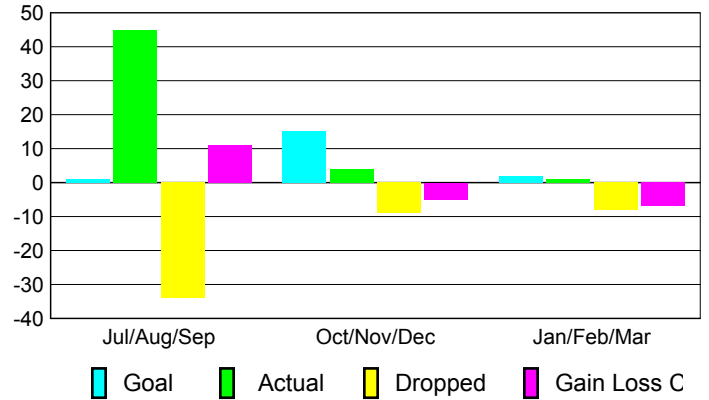

Membership Results 2008-2009

Goal, New, Dropped, Gain/Loss