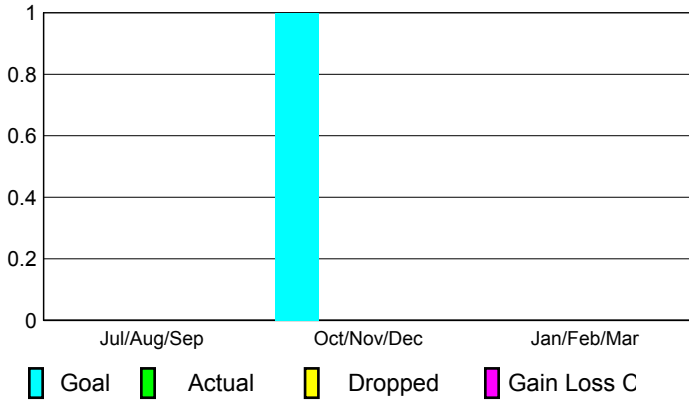

2008-2009 GMT Quarterly Report for District (or Undistricted) **District 110CO**

GMT: **HOWARD PATRICK LEE**

Location: **NETHERLANDS**

GMT CA: **4**

CLUBS

Club Results 2008-2009

Clubs 2007-2008

Month	New Club	Actual New	Actual Dropped	Gain/Loss of	Gain/Loss of
	Goal	New Clubs	Dropped Clubs	Clubs	Clubs
Jul/Aug/Sep	0	0	0	0	0
Oct/Nov/Dec	1	0	0	0	0
Jan/Feb/Mar	0	0	0	0	1
Totals	1	0	0	0	1

Club Results 2008-2009

Goal, New, Dropped, Gain/Loss

Comparison of Club Gain/Loss

Current Year Compared to the Previous Year

YTD Status Quo Clubs 2008-2009

Status Quo Clubs Compared to Status Quo Members

MEMBERSHIP