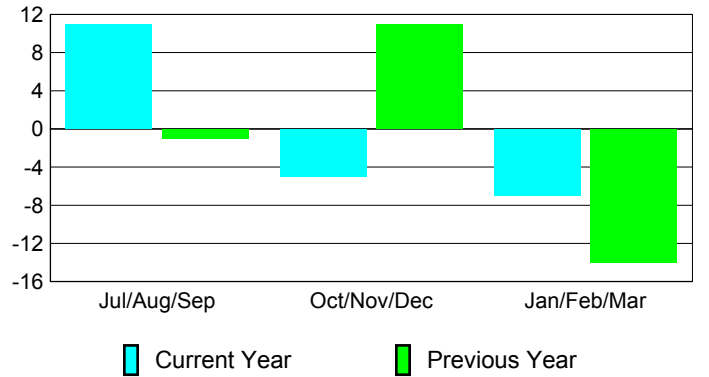

Membership Results 2008-2009

Membership 2007-2008

Month	Net Memb	Actual New	Actual Dropped	Gain/Loss of	Gain/Loss of
	Goal	New Memb	Dropped Memb	Memb	Memb
Jul/Aug/Sep	1	45	-34	11	-1
Oct/Nov/Dec	15	4	-9	-5	11
Jan/Feb/Mar	2	1	-8	-7	-14
Totals	18	50	-51	-1	-4

Membership Results 2008-2009

Goal, New, Dropped, Gain/Loss

Comparison of Membership Gain/Loss

Current Year Compared to the Previous Year

Gender Comparison 2008-2009